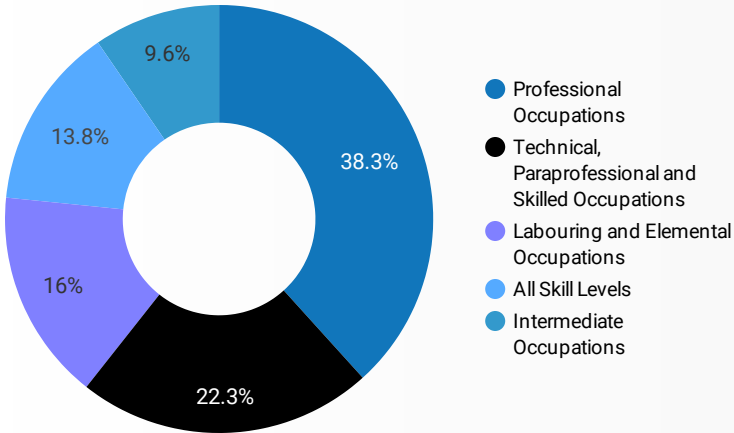

Job Postings
2,137

EMPLOYER
460

Services
178

INTERACTIONS BY TOOL

6,915

INTERACTIONS BY AGE GROUP

INTERACTIONS BY GENDER

Source: Job search data is collected from user interactions with the job finding tools on the connect2jobs.ca website.

FILTER

AGE GROUP ▾

GENDER ▾

TOOL ▾

INTEREST BY SKILL TYPE

INTEREST BY SKILL LEVEL

INTEREST BY JOB TYPE

INTEREST BY JOB DURATION