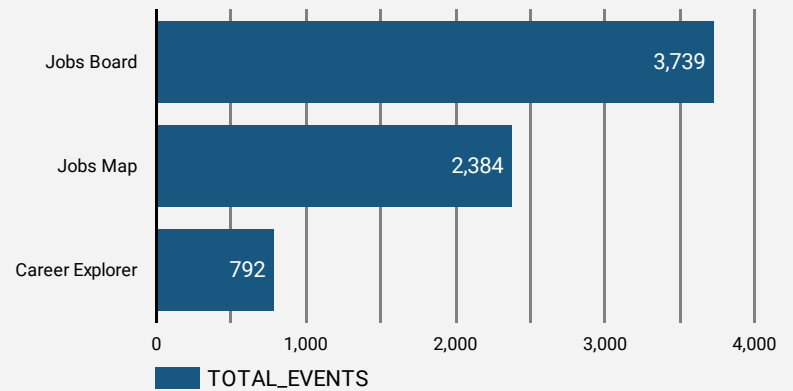

FILTER

AGE GROUP ▾

GENDER ▾

TOOL ▾

WEBSITE TRAFFIC BY LOCATION

| | City | Users | Pageviews ▾ |
|-----|------------------|-------|-------------|
| 1. | Thunder Bay | 887 | 8,933 |
| 2. | Toronto | 148 | 614 |
| 3. | (not set) | 174 | 524 |
| 4. | Fort Frances | 3 | 434 |
| 5. | Greater Sudbury | 42 | 224 |
| 6. | Sault Ste. Marie | 7 | 126 |
| 7. | Kingsville | 5 | 115 |
| 8. | Brampton | 28 | 96 |
| 9. | Hamilton | 22 | 79 |
| 10. | Ottawa | 19 | 70 |
| 11. | Leamington | 1 | 66 |
| 12. | Winnipeg | 11 | 63 |
| 13. | New York | 3 | 53 |
| 14. | Windsor | 20 | 46 |
| 15. | Marathon | 9 | 46 |
| 16. | Montreal | 9 | 40 |
| 17. | Stonewall | 1 | 40 |
| 18. | Dryden | 7 | 40 |
| 19. | Bracebridge | 13 | 38 |
| 20. | Kitchener | 10 | 36 |
| 21. | Cornwall | 4 | 33 |

1 - 100 / 170 < >

NOTE: The website data by location is data collected by Google Analytics and cannot be filtered using the age range, gender or tool filters at the top of the page.

JOB-SEEKER REFERRALS

Job Postings
2,137

EMPLOYER
460

Services
178

INTERACTIONS BY TOOL

6,915

INTERACTIONS BY AGE GROUP

INTERACTIONS BY GENDER

Source: Job search data is collected from user interactions with the job finding tools on the connect2jobs.ca website.