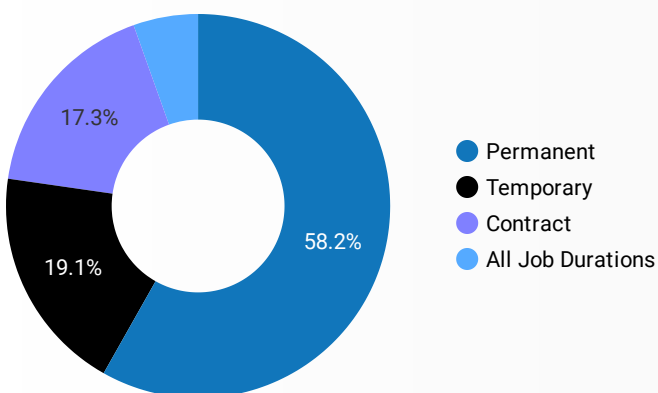

Job Postings
2,137

EMPLOYER
460

Services
178

INTERACTIONS BY TOOL

6,915

INTERACTIONS BY AGE GROUP

INTERACTIONS BY GENDER

Source: Job search data is collected from user interactions with the job finding tools on the connect2jobs.ca website.

FILTER

AGE GROUP ▾

GENDER ▾

TOOL ▾

INTEREST BY SKILL TYPE

INTEREST BY SKILL LEVEL

INTEREST BY JOB TYPE

INTEREST BY JOB DURATION