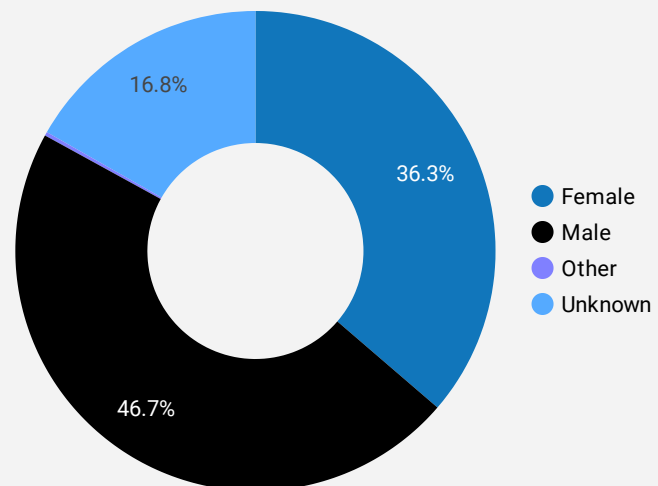

FILTER

AGE GROUP ▾

GENDER ▾

TOOL ▾

WEBSITE TRAFFIC BY LOCATION

| | City | Users | Pageviews ▾ |
|-----|------------------|-------|-------------|
| 1. | Thunder Bay | 887 | 8,933 |
| 2. | Toronto | 148 | 614 |
| 3. | (not set) | 174 | 524 |
| 4. | Fort Frances | 3 | 434 |
| 5. | Greater Sudbury | 42 | 224 |
| 6. | Sault Ste. Marie | 7 | 126 |
| 7. | Kingsville | 5 | 115 |
| 8. | Brampton | 28 | 96 |
| 9. | Hamilton | 22 | 79 |
| 10. | Ottawa | 19 | 70 |
| 11. | Leamington | 1 | 66 |
| 12. | Winnipeg | 11 | 63 |
| 13. | New York | 3 | 53 |
| 14. | Windsor | 20 | 46 |
| 15. | Marathon | 9 | 46 |
| 16. | Montreal | 9 | 40 |
| 17. | Stonewall | 1 | 40 |
| 18. | Dryden | 7 | 40 |
| 19. | Bracebridge | 13 | 38 |
| 20. | Kitchener | 10 | 36 |
| 21. | Cornwall | 4 | 33 |

1 - 100 / 170 < >

NOTE: The website data by location is data collected by Google Analytics and cannot be filtered using the age range, gender or tool filters at the top of the page.

JOB-SEEKER REFERRALS

Job Postings
2,137

EMPLOYER
460

Services
178

INTERACTIONS BY TOOL

6,915

INTERACTIONS BY AGE GROUP

INTERACTIONS BY GENDER

Source: Job search data is collected from user interactions with the job finding tools on the connect2jobs.ca website.