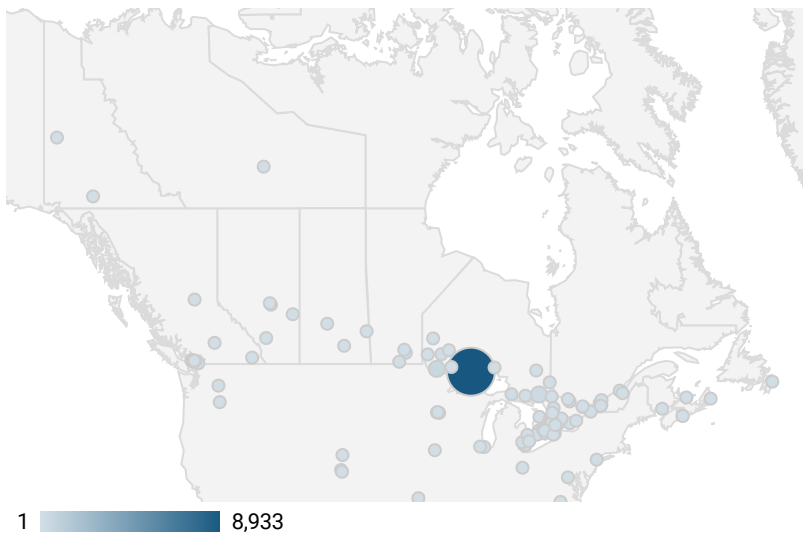

FILTER

AGE GROUP ▾

GENDER ▾

TOOL ▾

WEBSITE TRAFFIC BY LOCATION

| | City | Users | Pageviews ▾ |
|-----|------------------|-------|-------------|
| 1. | Thunder Bay | 887 | 8,933 |
| 2. | Toronto | 148 | 614 |
| 3. | (not set) | 174 | 524 |
| 4. | Fort Frances | 3 | 434 |
| 5. | Greater Sudbury | 42 | 224 |
| 6. | Sault Ste. Marie | 7 | 126 |
| 7. | Kingsville | 5 | 115 |
| 8. | Brampton | 28 | 96 |
| 9. | Hamilton | 22 | 79 |
| 10. | Ottawa | 19 | 70 |
| 11. | Leamington | 1 | 66 |
| 12. | Winnipeg | 11 | 63 |
| 13. | New York | 3 | 53 |
| 14. | Windsor | 20 | 46 |
| 15. | Marathon | 9 | 46 |
| 16. | Montreal | 9 | 40 |
| 17. | Stonewall | 1 | 40 |
| 18. | Dryden | 7 | 40 |
| 19. | Bracebridge | 13 | 38 |
| 20. | Kitchener | 10 | 36 |
| 21. | Cornwall | 4 | 33 |

1 - 100 / 170 < >

NOTE: The website data by location is data collected by Google Analytics and cannot be filtered using the age range, gender or tool filters at the top of the page.

JOB-SEEKER REFERRALS