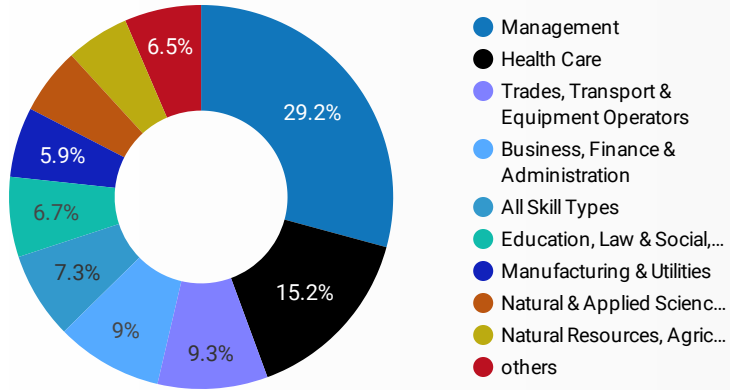

1 - 100 / 170 < >

NOTE: The website data by location is data collected by Google Analytics and cannot be filtered using the age range, gender or tool filters at the top of the page.

JOB-SEEKER REFERRALS

Job Postings
2,137

EMPLOYER
460

Services
178

INTERACTIONS BY TOOL

6,915

INTERACTIONS BY AGE GROUP

INTERACTIONS BY GENDER

Source: Job search data is collected from user interactions with the job finding tools on the connect2jobs.ca website.

FILTER

AGE GROUP ▾

GENDER ▾

TOOL ▾

INTEREST BY SKILL TYPE

INTEREST BY SKILL LEVEL

INTEREST BY JOB TYPE

INTEREST BY JOB DURATION