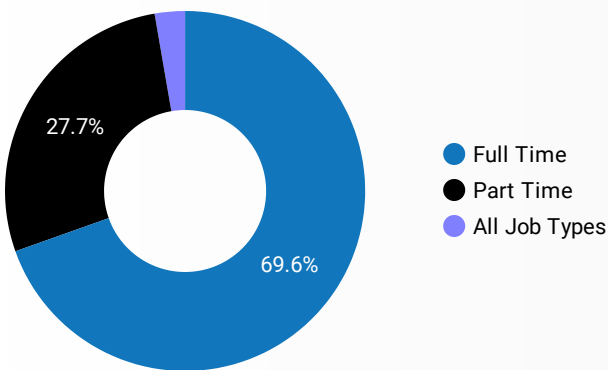

Job Postings
2,137

EMPLOYER
460

Services
178

INTERACTIONS BY TOOL

6,915

INTERACTIONS BY AGE GROUP

INTERACTIONS BY GENDER

Source: Job search data is collected from user interactions with the job finding tools on the connect2jobs.ca website.

FILTER

AGE GROUP ▾

GENDER ▾

TOOL ▾

INTEREST BY SKILL TYPE

INTEREST BY SKILL LEVEL

INTEREST BY JOB TYPE

INTEREST BY JOB DURATION