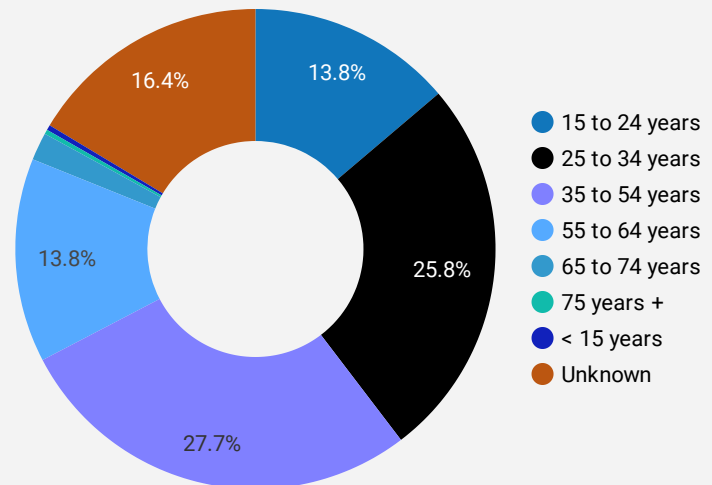

1 - 100 / 170 < >

NOTE: The website data by location is data collected by Google Analytics and cannot be filtered using the age range, gender or tool filters at the top of the page.

JOB-SEEKER REFERRALS

Job Postings
2,137

EMPLOYER
460

Services
178

INTERACTIONS BY TOOL

6,915

INTERACTIONS BY AGE GROUP

INTERACTIONS BY GENDER

Source: Job search data is collected from user interactions with the job finding tools on the connect2jobs.ca website.

FILTER

AGE GROUP ▾

GENDER ▾

TOOL ▾

INTEREST BY SKILL TYPE

INTEREST BY SKILL LEVEL

INTEREST BY JOB TYPE

INTEREST BY JOB DURATION