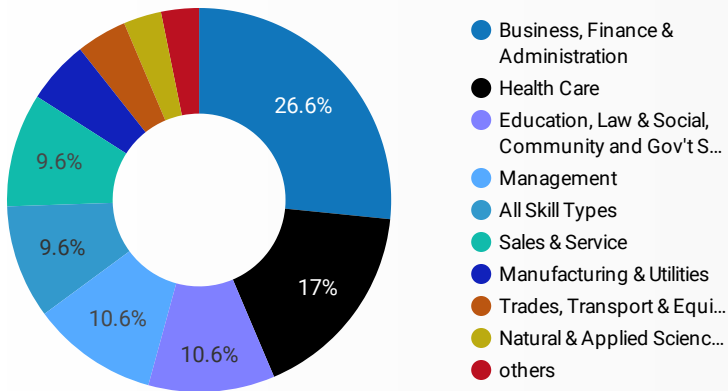

FILTER

AGE GROUP ▾

GENDER ▾

TOOL ▾

WEBSITE TRAFFIC BY LOCATION

	City	Users	Pageviews ▾
1.	Thunder Bay	641	3,258
2.	Toronto	441	1,202
3.	(not set)	271	845
4.	Calgary	211	584
5.	Brampton	149	472
6.	Surrey	146	432
7.	Ottawa	135	431
8.	Edmonton	142	385
9.	Windsor	82	367
10.	London	94	286
11.	Hamilton	102	274
12.	Fort Frances	2	254
13.	Greater Sudbury	74	237
14.	Mississauga	83	235
15.	Barrie	75	223
16.	Kitchener	89	206
17.	North Bay	49	204
18.	Vancouver	84	190
19.	Winnipeg	43	187
20.	Guelph	61	174
21.	Kelowna	58	170

1 - 100 / 451 < >

NOTE: The website data by location is data collected by Google Analytics and cannot be filtered using the age range, gender or tool filters at the top of the page.

JOB-SEEKER REFERRALS

Job Postings
1,523

Employers
442

Services
82

INTERACTIONS BY TOOL

1,523

INTERACTIONS BY AGE GROUP

INTERACTIONS BY GENDER

Source: Job search data is collected from user interactions with the job finding tools on the connect2jobs.ca website.

FILTER

AGE GROUP ▾

GENDER ▾

TOOL ▾

INTEREST BY SKILL TYPE

INTEREST BY SKILL LEVEL

INTEREST BY JOB TYPE

INTEREST BY JOB DURATION