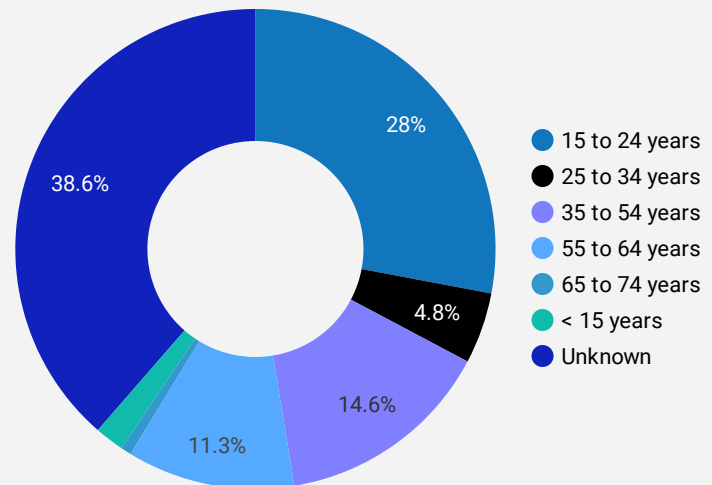

FILTER

AGE GROUP ▾

GENDER ▾

TOOL ▾

WEBSITE TRAFFIC BY LOCATION

	City	Users	Pageviews ▾
1.	Thunder Bay	641	3,258
2.	Toronto	441	1,202
3.	(not set)	271	845
4.	Calgary	211	584
5.	Brampton	149	472
6.	Surrey	146	432
7.	Ottawa	135	431
8.	Edmonton	142	385
9.	Windsor	82	367
10.	London	94	286
11.	Hamilton	102	274
12.	Fort Frances	2	254
13.	Greater Sudbury	74	237
14.	Mississauga	83	235
15.	Barrie	75	223
16.	Kitchener	89	206
17.	North Bay	49	204
18.	Vancouver	84	190
19.	Winnipeg	43	187
20.	Guelph	61	174
21.	Kelowna	58	170

1 - 100 / 451 < >

NOTE: The website data by location is data collected by Google Analytics and cannot be filtered using the age range, gender or tool filters at the top of the page.

JOB-SEEKER REFERRALS

Job Postings
1,523

Employers
442

Services
82

INTERACTIONS BY TOOL

1,523

INTERACTIONS BY AGE GROUP

INTERACTIONS BY GENDER

Source: Job search data is collected from user interactions with the job finding tools on the connect2jobs.ca website.