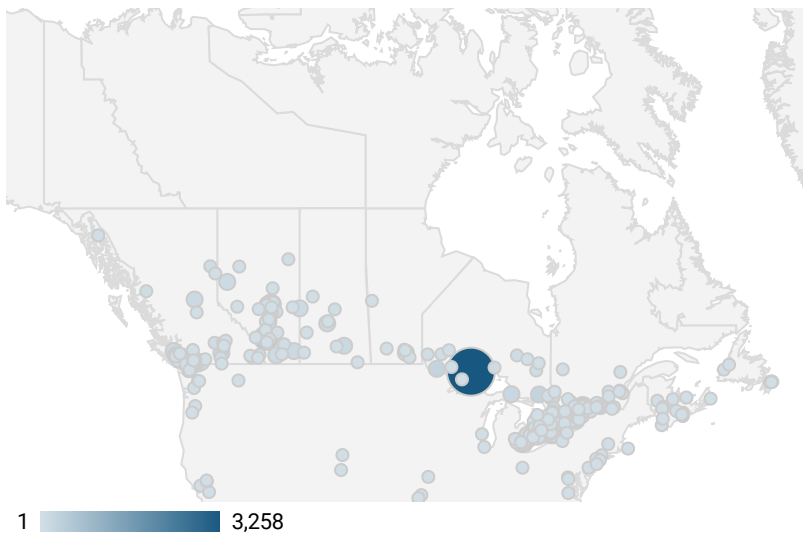

FILTER

AGE GROUP ▾

GENDER ▾

TOOL ▾

WEBSITE TRAFFIC BY LOCATION

	City	Users	Pageviews ▾
1.	Thunder Bay	641	3,258
2.	Toronto	441	1,202
3.	(not set)	271	845
4.	Calgary	211	584
5.	Brampton	149	472
6.	Surrey	146	432
7.	Ottawa	135	431
8.	Edmonton	142	385
9.	Windsor	82	367
10.	London	94	286
11.	Hamilton	102	274
12.	Fort Frances	2	254
13.	Greater Sudbury	74	237
14.	Mississauga	83	235
15.	Barrie	75	223
16.	Kitchener	89	206
17.	North Bay	49	204
18.	Vancouver	84	190
19.	Winnipeg	43	187
20.	Guelph	61	174
21.	Kelowna	58	170

1 - 100 / 451 < >

NOTE: The website data by location is data collected by Google Analytics and cannot be filtered using the age range, gender or tool filters at the top of the page.

JOB-SEEKER REFERRALS