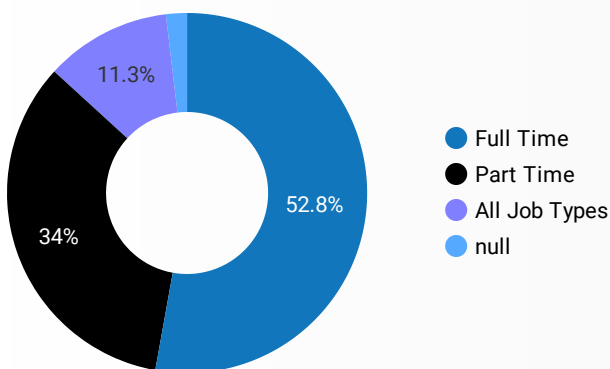

Job Postings
1,523

Employers
442

Services
82

INTERACTIONS BY TOOL

1,523

INTERACTIONS BY AGE GROUP

INTERACTIONS BY GENDER

Source: Job search data is collected from user interactions with the job finding tools on the connect2jobs.ca website.

FILTER

AGE GROUP ▾

GENDER ▾

TOOL ▾

INTEREST BY SKILL TYPE

INTEREST BY SKILL LEVEL

INTEREST BY JOB TYPE

INTEREST BY JOB DURATION