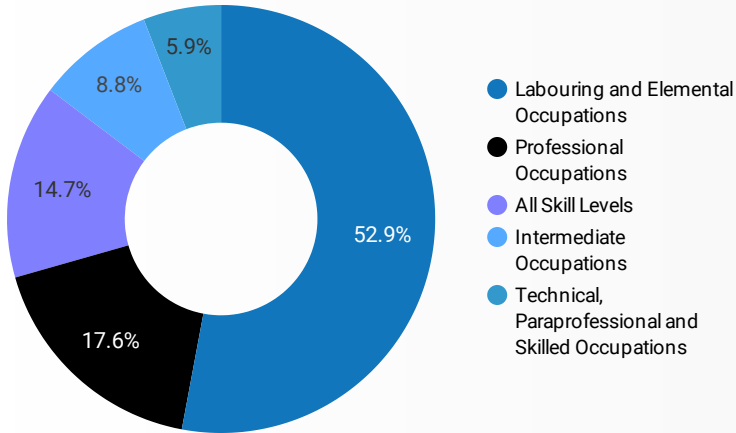

Job Postings
1,523

Employers
442

Services
82

INTERACTIONS BY TOOL

1,523

INTERACTIONS BY AGE GROUP

INTERACTIONS BY GENDER

Source: Job search data is collected from user interactions with the job finding tools on the connect2jobs.ca website.

FILTER

AGE GROUP ▾

GENDER ▾

TOOL ▾

INTEREST BY SKILL TYPE

INTEREST BY SKILL LEVEL

INTEREST BY JOB TYPE

INTEREST BY JOB DURATION