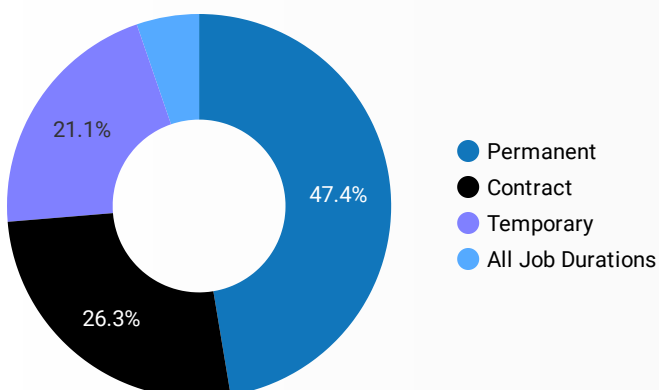

Job Postings
1,523

Employers
442

Services
82

INTERACTIONS BY TOOL

1,523

INTERACTIONS BY AGE GROUP

INTERACTIONS BY GENDER

Source: Job search data is collected from user interactions with the job finding tools on the connect2jobs.ca website.

FILTER

AGE GROUP ▾

GENDER ▾

TOOL ▾

INTEREST BY SKILL TYPE

INTEREST BY SKILL LEVEL

INTEREST BY JOB TYPE

INTEREST BY JOB DURATION