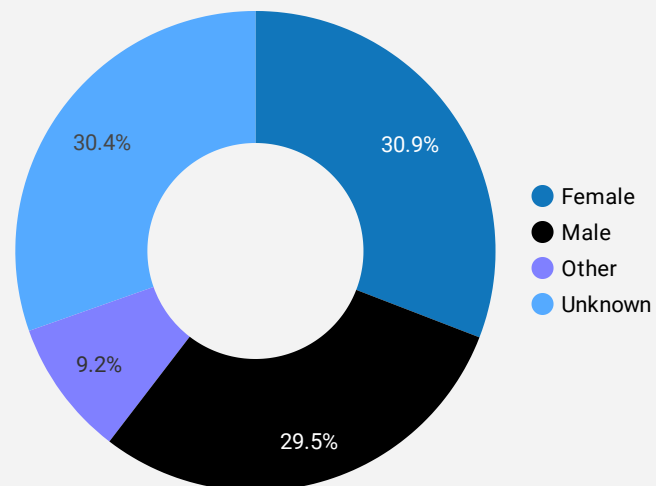

FILTER

AGE GROUP ▾

GENDER ▾

TOOL ▾

WEBSITE TRAFFIC BY LOCATION

	City	Users	Pageviews ▾
1.	Thunder Bay	641	3,258
2.	Toronto	441	1,202
3.	(not set)	271	845
4.	Calgary	211	584
5.	Brampton	149	472
6.	Surrey	146	432
7.	Ottawa	135	431
8.	Edmonton	142	385
9.	Windsor	82	367
10.	London	94	286
11.	Hamilton	102	274
12.	Fort Frances	2	254
13.	Greater Sudbury	74	237
14.	Mississauga	83	235
15.	Barrie	75	223
16.	Kitchener	89	206
17.	North Bay	49	204
18.	Vancouver	84	190
19.	Winnipeg	43	187
20.	Guelph	61	174
21.	Kelowna	58	170

1 - 100 / 451 < >

NOTE: The website data by location is data collected by Google Analytics and cannot be filtered using the age range, gender or tool filters at the top of the page.

JOB-SEEKER REFERRALS

Job Postings
1,523

Employers
442

Services
82

INTERACTIONS BY TOOL

1,523

INTERACTIONS BY AGE GROUP

INTERACTIONS BY GENDER

Source: Job search data is collected from user interactions with the job finding tools on the connect2jobs.ca website.