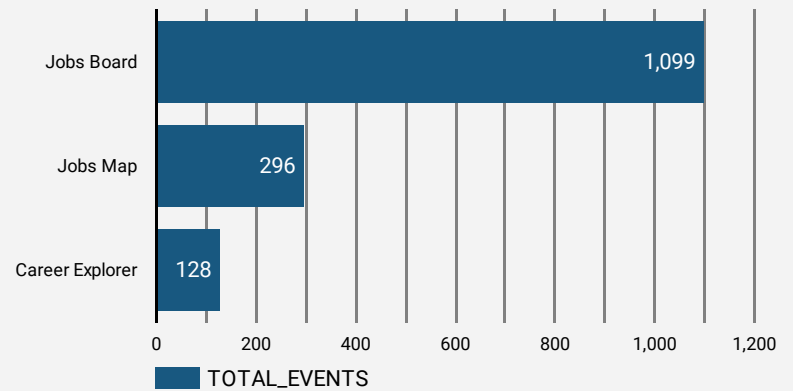

FILTER

AGE GROUP ▾

GENDER ▾

TOOL ▾

WEBSITE TRAFFIC BY LOCATION

	City	Users	Pageviews ▾
1.	Thunder Bay	641	3,258
2.	Toronto	441	1,202
3.	(not set)	271	845
4.	Calgary	211	584
5.	Brampton	149	472
6.	Surrey	146	432
7.	Ottawa	135	431
8.	Edmonton	142	385
9.	Windsor	82	367
10.	London	94	286
11.	Hamilton	102	274
12.	Fort Frances	2	254
13.	Greater Sudbury	74	237
14.	Mississauga	83	235
15.	Barrie	75	223
16.	Kitchener	89	206
17.	North Bay	49	204
18.	Vancouver	84	190
19.	Winnipeg	43	187
20.	Guelph	61	174
21.	Kelowna	58	170

1 - 100 / 451 < >

NOTE: The website data by location is data collected by Google Analytics and cannot be filtered using the age range, gender or tool filters at the top of the page.

JOB-SEEKER REFERRALS

Job Postings
1,523

Employers
442

Services
82

INTERACTIONS BY TOOL

1,523

INTERACTIONS BY AGE GROUP

INTERACTIONS BY GENDER

Source: Job search data is collected from user interactions with the job finding tools on the connect2jobs.ca website.