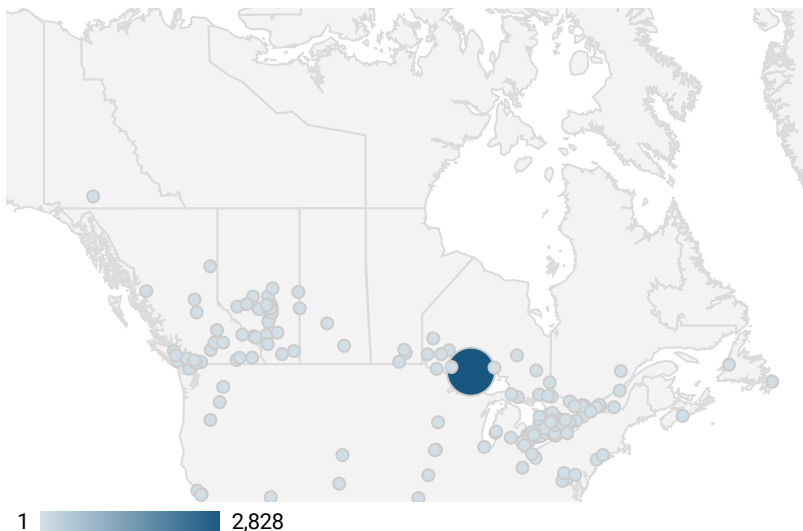

## WEBSITE TRAFFIC BY LOCATION

	City	Users	Pageviews ▾
1.	Thunder Bay	548	2,828
2.	(not set)	110	331
3.	Toronto	92	194
4.	Ottawa	28	75
5.	Brampton	30	64
6.	Winnipeg	17	54
7.	Hamilton	20	51
8.	Windsor	5	47
9.	London	22	47
10.	Noida	1	44
11.	Brantford	7	43
12.	Kampala	1	42
13.	Thessalon	5	37
14.	Opelika	1	33
15.	Barrie	12	32
16.	Kitchener	10	32
17.	Fort Frances	5	31
18.	North Bay	12	29
19.	Kochi	3	24
20.	Shanghai	22	24
21.	Kozhikode	1	24

1 - 100 / 258 < >

**NOTE:** The website data by location is data collected by Google Analytics and cannot be filtered using the age range, gender or tool filters at the top of the page.