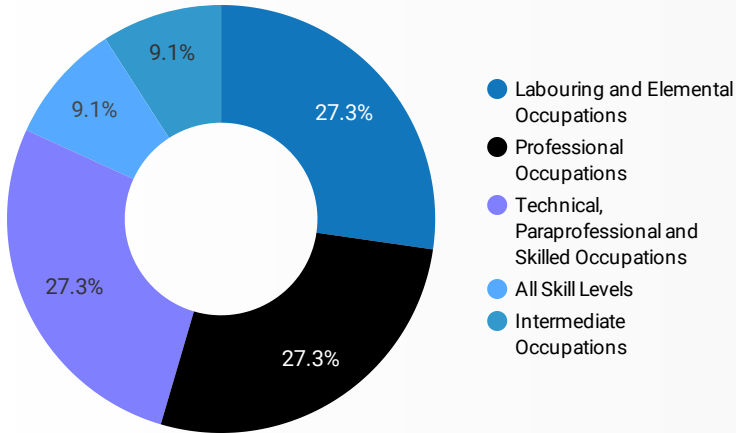

INTEREST BY SKILL LEVEL