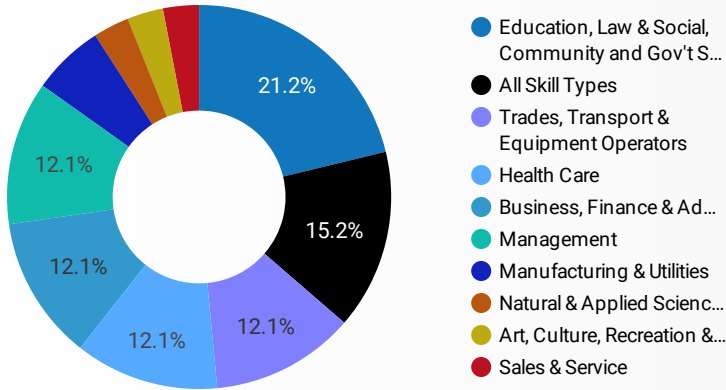

## INTERACTIONS BY AGE GROUP

## INTERACTIONS BY GENDER

**Source:** Job search data is collected from user interactions with the job finding tools on the connect2jobs.ca website.

FILTER

AGE GROUP

GENDER

TOOL

## INTEREST BY SKILL TYPE