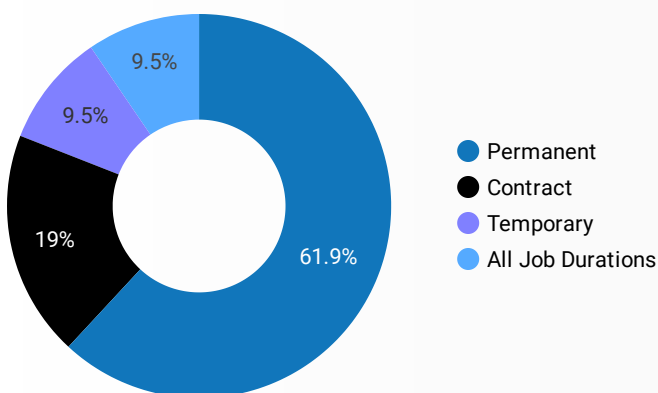

INTEREST BY JOB DURATION

TOP EMPLOYERS & AGENCIES

EMPLOYER	POSTINGS
Confederation College	24
Tikinagan Child & Family Services	23
Lakehead University	20
City of Thunder Bay	19
Superior-Greenstone District School Board	18
Kijiji Jobs	14
Dilico Anishinabek Family Care	12
Ministry of the Solicitor General	10
Ontario Native Women's Association	9
Thunder Bay Regional Health Sciences Centre	9
Goldcorp Inc.	9
PTAG	7
Resolute Forest Products	7
Ministry of Northern Development, Mines, Natur...	6
Amik Catering	6

TOP OCCUPATIONS

NOC_TITLE	POSTINGS
Social and community service workers	54
Other customer and information services repre...	43
Administrative assistants	28
Other trades helpers and labourers	19
Retail salespersons	18
Educational counsellors	13
Human resources and recruitment officers	13
Managers in social, community and correctional ...	12
Light duty cleaners	12
Food counter attendants, kitchen helpers and rel...	12
Janitors, caretakers and building superintendents	11
Elementary school and kindergarten teachers	11
Material handlers	9
Store shelf stockers, clerks and order fillers	9
Construction trades helpers and labourers	9