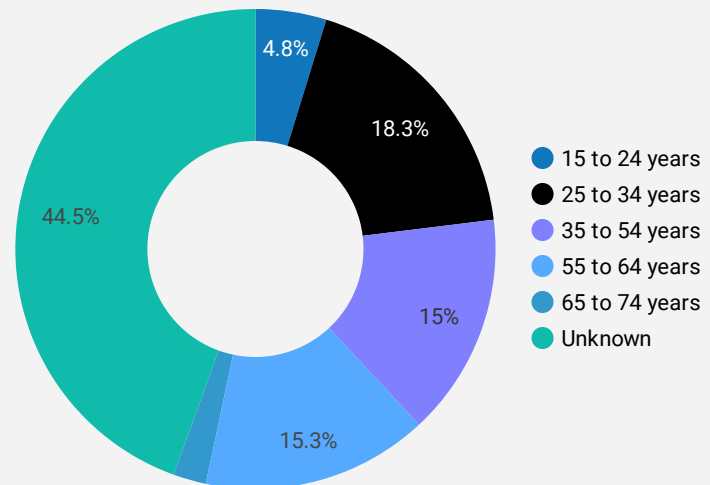

1 - 100 / 258 < >

**NOTE:** The website data by location is data collected by Google Analytics and cannot be filtered using the age range, gender or tool filters at the top of the page.

## JOB-SEEKER REFERRALS

Job Postings  
**859**

Employers  
**312**

Services  
**16**

## INTERACTIONS BY TOOL

**1,012**

## INTERACTIONS BY AGE GROUP