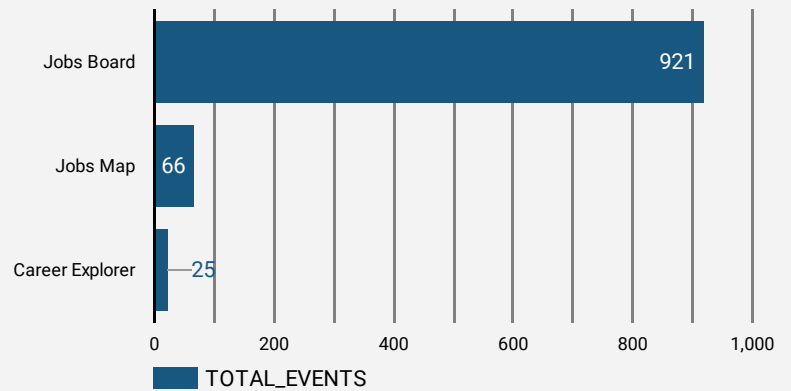

1 - 100 / 258 < >

**NOTE:** The website data by location is data collected by Google Analytics and cannot be filtered using the age range, gender or tool filters at the top of the page.

## JOB-SEEKER REFERRALS

Job Postings  
**859**

Employers  
**312**

Services  
**16**

## INTERACTIONS BY TOOL

**1,012**

## INTERACTIONS BY AGE GROUP