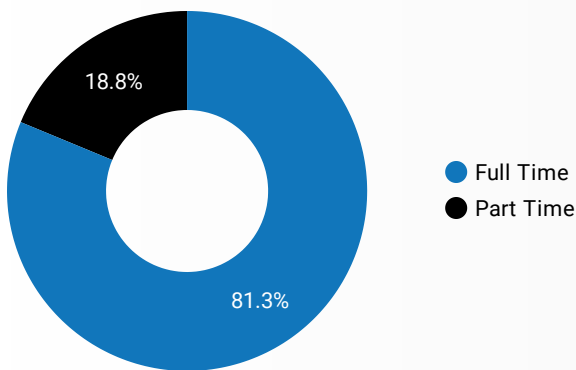

INTEREST BY JOB TYPE