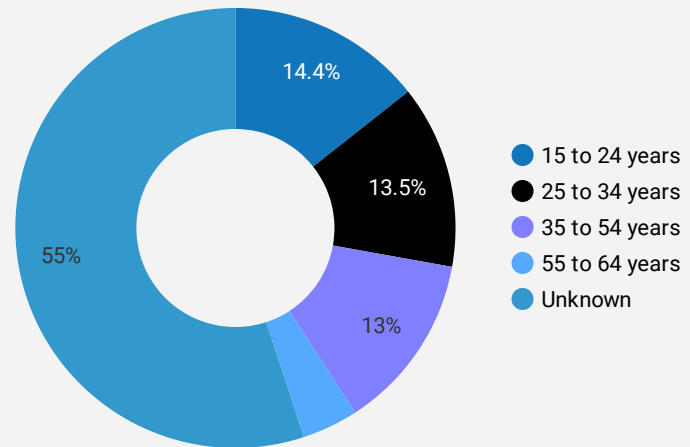

FILTER

AGE GROUP ▾

GENDER ▾

TOOL ▾

WEBSITE TRAFFIC BY LOCATION

	City	Users	Pageviews ▾
1.	Thunder Bay	260	2,676
2.	Toronto	95	387
3.	Innisfil	1	90
4.	(not set)	56	71
5.	Ashburn	52	52
6.	Fort Frances	2	52
7.	Brampton	12	46
8.	Yaounde	8	44
9.	Douala	8	44
10.	Calgary	7	43
11.	Greater Sudbury	14	40
12.	London	21	39
13.	Marathon	9	38
14.	San Fernando	3	35
15.	Dublin	9	33
16.	St. Joseph	1	30
17.	Winnipeg	7	27
18.	Kenora	5	23
19.	Mississauga	12	22
20.	Ottawa	15	21

1 - 100 / 187

1 2,676

JOB-SEEKER REFERRALS

Job Postings
1,114

Employers
484

Services
0

INTERACTIONS BY TOOL

1,431

INTERACTIONS BY AGE GROUP

INTERACTIONS BY GENDER

Source:

Job search data is collected from user interactions with the job finding tools on the nswpb.ca website. Location data is collected by Google Analytics and cannot be filtered using the age range, gender or tool filters at the top of the page.