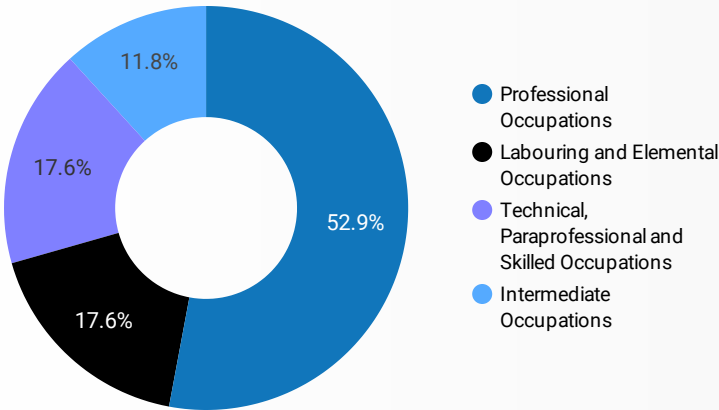

FILTER

AGE GROUP ▾

GENDER ▾

TOOL ▾

INTEREST BY SKILL TYPE

TOP EMPLOYERS & AGENCIES

EMPLOYER	POSTINGS ▾
City of Thunder Bay	30
Lakehead University	25
Thunder Bay Regional Health Sciences Centre	23
Kijiji Jobs	20
Shoppers Drug Mart	12
St Joseph's Care Group	12
Home Depot	10
Shoppers Drug Mart Inc.	10
Greenstone Gold Mines	10
Dilico Anishinabek Family Care	10
Ministry of Northern Development, Mines, Natur...	9
Superior-Greenstone District School Board	9
Confederation College	9
The Sweet North Bakery	8

1 - 50 / 483 < >

INTEREST BY SKILL LEVEL

TOP OCCUPATIONS

NOC_TITLE	POSTINGS ▾
Retail salespersons	62
Other customer and information services represe...	34
Heavy equipment operators (except crane)	31
Administrative assistants	30
Light duty cleaners	27
Transport truck drivers	25
Administrative officers	24
Cooks	22
Retail and wholesale trade managers	21
Social and community service workers	21
Construction trades helpers and labourers	20
General office support workers	18
Landscaping and grounds maintenance labourers	18
Food counter attendants/ kitchen helpers and rel...	17