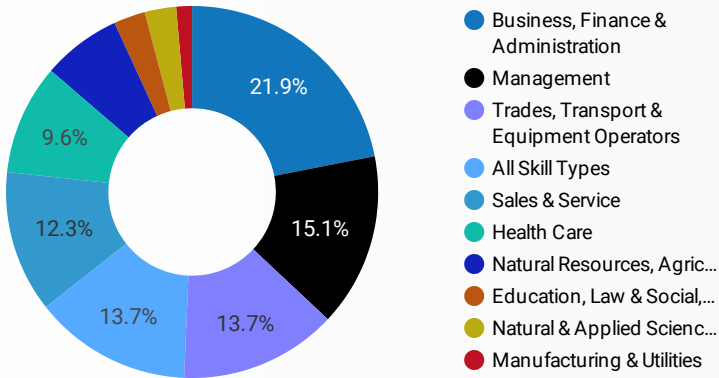

FILTER

AGE GROUP ▾

GENDER ▾

TOOL ▾

INTEREST BY SKILL TYPE