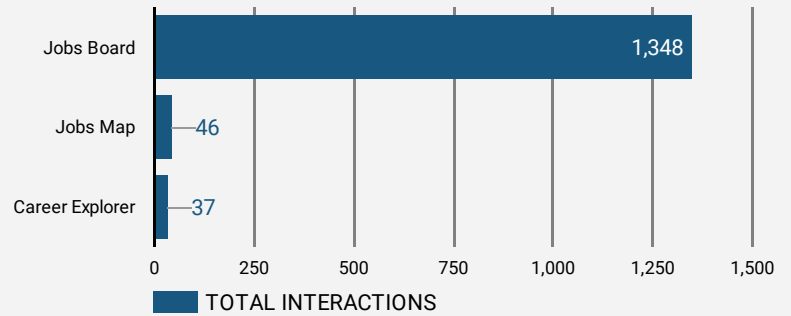

FILTER

AGE GROUP ▾

GENDER ▾

TOOL ▾

WEBSITE TRAFFIC BY LOCATION

	City	Users	Pageviews ▾
1.	Thunder Bay	260	2,676
2.	Toronto	95	387
3.	Innisfil	1	90
4.	(not set)	56	71
5.	Ashburn	52	52
6.	Fort Frances	2	52
7.	Brampton	12	46
8.	Yaounde	8	44
9.	Douala	8	44
10.	Calgary	7	43
11.	Greater Sudbury	14	40
12.	London	21	39
13.	Marathon	9	38
14.	San Fernando	3	35
15.	Dublin	9	33
16.	St. Joseph	1	30
17.	Winnipeg	7	27
18.	Kenora	5	23
19.	Mississauga	12	22
20.	Ottawa	15	21

1 - 100 / 187

1 2,676

JOB-SEEKER REFERRALS

Job Postings
1,114

Employers
484

Services
0

INTERACTIONS BY TOOL

1,431

INTERACTIONS BY AGE GROUP

INTERACTIONS BY GENDER

Source:

Job search data is collected from user interactions with the job finding tools on the nswpb.ca website. Location data is collected by Google Analytics and cannot be filtered using the age range, gender or tool filters at the top of the page.