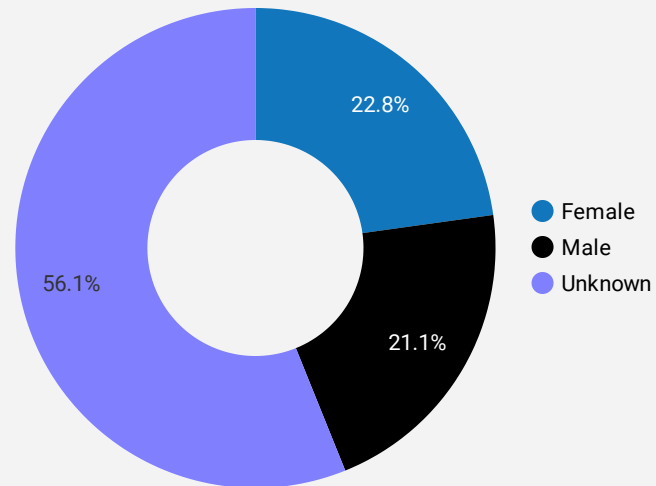

FILTER

AGE GROUP ▾

GENDER ▾

TOOL ▾

WEBSITE TRAFFIC BY LOCATION

	City	Users	Pageviews ▾
1.	Thunder Bay	260	2,676
2.	Toronto	95	387
3.	Innisfil	1	90
4.	(not set)	56	71
5.	Ashburn	52	52
6.	Fort Frances	2	52
7.	Brampton	12	46
8.	Yaounde	8	44
9.	Douala	8	44
10.	Calgary	7	43
11.	Greater Sudbury	14	40
12.	London	21	39
13.	Marathon	9	38
14.	San Fernando	3	35
15.	Dublin	9	33
16.	St. Joseph	1	30
17.	Winnipeg	7	27
18.	Kenora	5	23
19.	Mississauga	12	22
20.	Ottawa	15	21

1 - 100 / 187

1 2,676

JOB-SEEKER REFERRALS

Job Postings
1,114

Employers
484

Services
0

INTERACTIONS BY TOOL

1,431

INTERACTIONS BY AGE GROUP

INTERACTIONS BY GENDER

Source:

Job search data is collected from user interactions with the job finding tools on the nswpb.ca website. Location data is collected by Google Analytics and cannot be filtered using the age range, gender or tool filters at the top of the page.