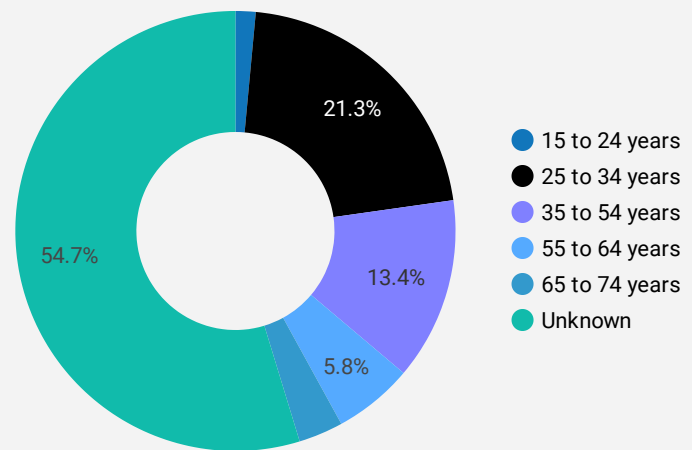

FILTER

AGE GROUP ▾

GENDER ▾

TOOL ▾

WEBSITE TRAFFIC BY LOCATION

	City	Users	Pageviews ▾
1.	Thunder Bay	251	2,725
2.	Toronto	139	406
3.	(not set)	95	200
4.	Winnipeg	17	109
5.	Marathon	9	109
6.	Sault Ste. Marie	6	74
7.	Montreal	8	48
8.	Cornwall	5	48
9.	Rishon LeTsiyon	2	41
10.	Ashburn	37	37
11.	Hamilton	10	35
12.	Cambridge	2	34
13.	Windsor	6	32
14.	Makati	1	32
15.	Dublin	8	31
16.	Mattawa	1	31
17.	Greater Sudbury	9	30
18.	Valdivia	1	29
19.	Edmonton	11	26
20.	Ottawa	20	23

1 - 100 / 243

JOB-SEEKER REFERRALS

Job Postings
1,283

Employers
519

Services
1

INTERACTIONS BY TOOL

1,722

INTERACTIONS BY AGE GROUP

INTERACTIONS BY GENDER

Source:

Job search data is collected from user interactions with the job finding tools on the nswpb.ca website. Location data is collected by Google Analytics and cannot be filtered using the age range, gender or tool filters at the top of the page.