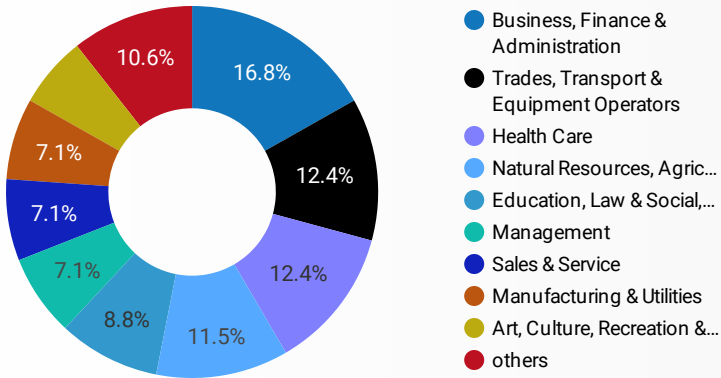

1 - 100 / 243

JOB-SEEKER REFERRALS

Job Postings
1,283

Employers
519

Services
1

INTERACTIONS BY TOOL

1,722

INTERACTIONS BY AGE GROUP

FILTER

AGE GROUP ▾

GENDER ▾

TOOL ▾

INTEREST BY SKILL TYPE

INTEREST BY SKILL LEVEL

INTEREST BY JOB TYPE

INTEREST BY JOB DURATION