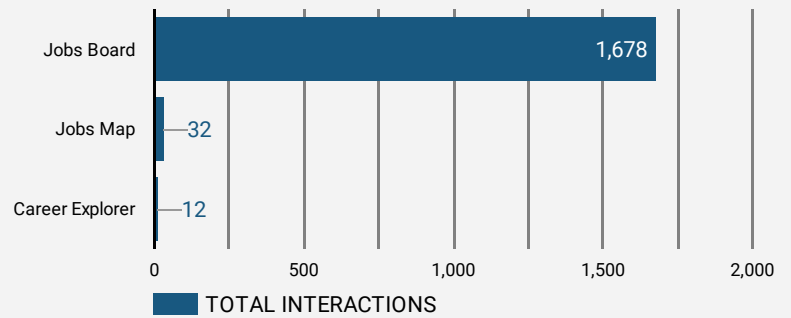

FILTER

AGE GROUP ▾

GENDER ▾

TOOL ▾

WEBSITE TRAFFIC BY LOCATION

	City	Users	Pageviews ▾
1.	Thunder Bay	251	2,725
2.	Toronto	139	406
3.	(not set)	95	200
4.	Winnipeg	17	109
5.	Marathon	9	109
6.	Sault Ste. Marie	6	74
7.	Montreal	8	48
8.	Cornwall	5	48
9.	Rishon LeTsiyon	2	41
10.	Ashburn	37	37
11.	Hamilton	10	35
12.	Cambridge	2	34
13.	Windsor	6	32
14.	Makati	1	32
15.	Dublin	8	31
16.	Mattawa	1	31
17.	Greater Sudbury	9	30
18.	Valdivia	1	29
19.	Edmonton	11	26
20.	Ottawa	20	23

1 - 100 / 243

JOB-SEEKER REFERRALS

Job Postings
1,283

Employers
519

Services
1

INTERACTIONS BY TOOL

1,722

INTERACTIONS BY AGE GROUP

INTERACTIONS BY GENDER

Source:

Job search data is collected from user interactions with the job finding tools on the nswpb.ca website. Location data is collected by Google Analytics and cannot be filtered using the age range, gender or tool filters at the top of the page.