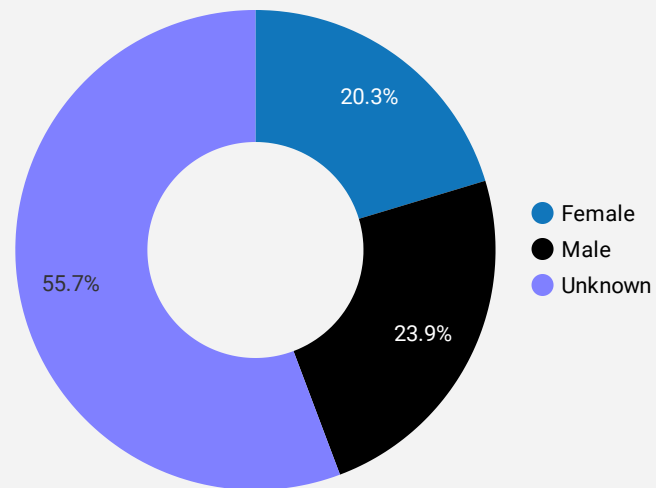

FILTER

AGE GROUP ▾

GENDER ▾

TOOL ▾

WEBSITE TRAFFIC BY LOCATION

	City	Users	Pageviews ▾
1.	Thunder Bay	251	2,725
2.	Toronto	139	406
3.	(not set)	95	200
4.	Winnipeg	17	109
5.	Marathon	9	109
6.	Sault Ste. Marie	6	74
7.	Montreal	8	48
8.	Cornwall	5	48
9.	Rishon LeTsiyon	2	41
10.	Ashburn	37	37
11.	Hamilton	10	35
12.	Cambridge	2	34
13.	Windsor	6	32
14.	Makati	1	32
15.	Dublin	8	31
16.	Mattawa	1	31
17.	Greater Sudbury	9	30
18.	Valdivia	1	29
19.	Edmonton	11	26
20.	Ottawa	20	23

1 - 100 / 243

JOB-SEEKER REFERRALS

Job Postings
1,283

Employers
519

Services
1

INTERACTIONS BY TOOL

1,722

INTERACTIONS BY AGE GROUP

INTERACTIONS BY GENDER

Source:

Job search data is collected from user interactions with the job finding tools on the nswpb.ca website. Location data is collected by Google Analytics and cannot be filtered using the age range, gender or tool filters at the top of the page.