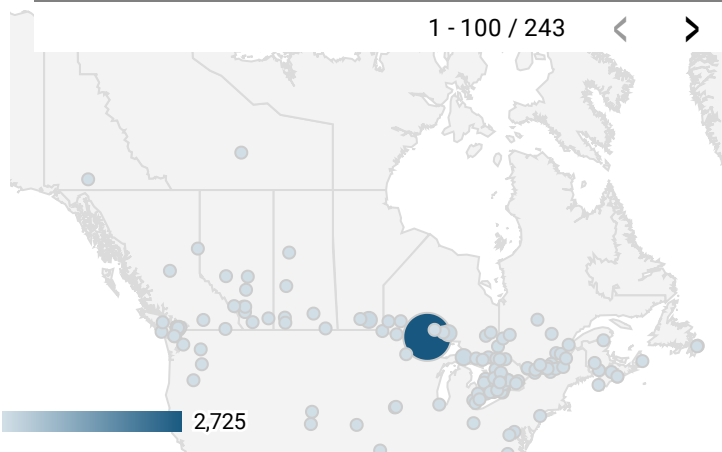

FILTER

AGE GROUP ▾

GENDER ▾

TOOL ▾

WEBSITE TRAFFIC BY LOCATION

	City	Users	Pageviews ▾
1.	Thunder Bay	251	2,725
2.	Toronto	139	406
3.	(not set)	95	200
4.	Winnipeg	17	109
5.	Marathon	9	109
6.	Sault Ste. Marie	6	74
7.	Montreal	8	48
8.	Cornwall	5	48
9.	Rishon LeTsiyon	2	41
10.	Ashburn	37	37
11.	Hamilton	10	35
12.	Cambridge	2	34
13.	Windsor	6	32
14.	Makati	1	32
15.	Dublin	8	31
16.	Mattawa	1	31
17.	Greater Sudbury	9	30
18.	Valdivia	1	29
19.	Edmonton	11	26
20.	Ottawa	20	23

1 - 100 / 243

JOB-SEEKER REFERRALS

Job Postings
1,283

Employers
519

Services
1

INTERACTIONS BY TOOL

1,722

INTERACTIONS BY AGE GROUP

INTERACTIONS BY GENDER

Source:

Job search data is collected from user interactions with the job finding tools on the nswpb.ca website. Location data is collected by Google Analytics and cannot be filtered using the age range, gender or tool filters at the top of the page.