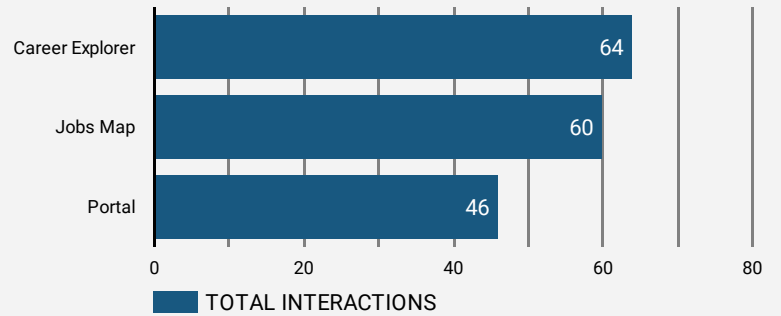

FILTER

AGE GROUP ▾

GENDER ▾

TOOL ▾

JOB SEARCH TRAFFIC BY LOCATION

	City	Users	Pageviews ▾
1.	Thunder Bay	173	1,815
2.	(not set)	120	429
3.	Toronto	91	297
4.	Lagos	21	79
5.	Pretoria	11	72
6.	Harare	13	64
7.	Markham	2	61
8.	Doha	13	59
9.	Karachi	9	59
10.	Dubai	16	49
11.	Kochi	5	49
12.	Abuja	9	47
13.	Mumbai	13	43
14.	Port Harcourt	11	40
15.	Ahmedabad	17	40
16.	Delhi	14	38
17.	Riyadh	5	35
18.	Marathon	11	35
19.	Brampton	20	35
20.	Lahore	8	29

1 - 100 / 428

JOB-SEEKER REFERRALS

Job Postings
3,121

Employers
659

Services
3

INTERACTIONS BY TOOL

4,316

INTERACTIONS BY AGE GROUP

INTERACTIONS BY GENDER

Source:

Job search data is collected from user interactions with the job finding tools on the nswpb.ca website. Location data is collected by Google Analytics and cannot be filtered using the age range, gender or tool filters at the top of the page.