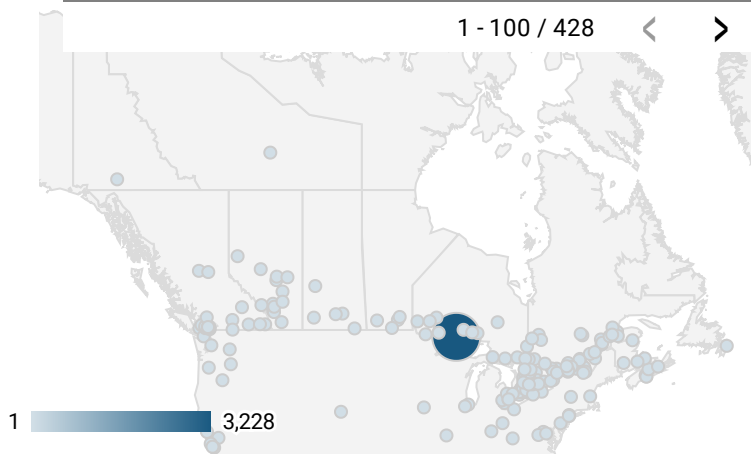

FILTER

AGE GROUP ▾

GENDER ▾

TOOL ▾

JOB SEARCH TRAFFIC BY LOCATION

	City	Users	Pageviews ▾
1.	Thunder Bay	173	1,815
2.	(not set)	120	429
3.	Toronto	91	297
4.	Lagos	21	79
5.	Pretoria	11	72
6.	Harare	13	64
7.	Markham	2	61
8.	Doha	13	59
9.	Karachi	9	59
10.	Dubai	16	49
11.	Kochi	5	49
12.	Abuja	9	47
13.	Mumbai	13	43
14.	Port Harcourt	11	40
15.	Ahmedabad	17	40
16.	Delhi	14	38
17.	Riyadh	5	35
18.	Marathon	11	35
19.	Brampton	20	35
20.	Lahore	8	29

1 - 100 / 428

JOB-SEEKER REFERRALS

Job Postings
3,121

Employers
659

Services
3

INTERACTIONS BY TOOL

4,316

INTERACTIONS BY AGE GROUP

INTERACTIONS BY GENDER

Source:

Job search data is collected from user interactions with the job finding tools on the nswpb.ca website. Location data is collected by Google Analytics and cannot be filtered using the age range, gender or tool filters at the top of the page.