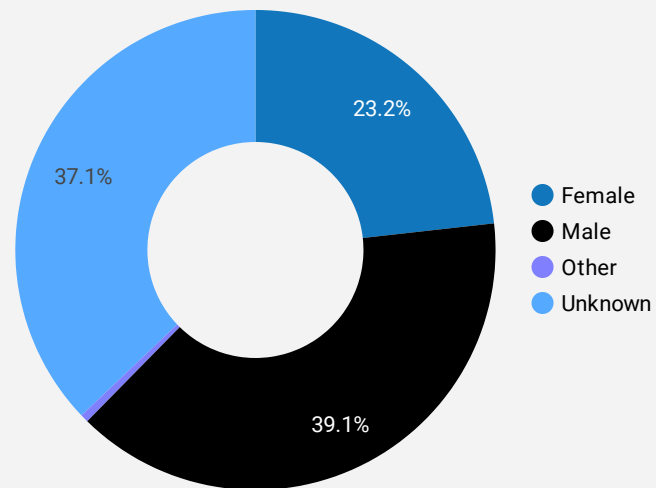

FILTER

AGE GROUP ▾

GENDER ▾

TOOL ▾

JOB SEARCH TRAFFIC BY LOCATION

	City	Users	Pageviews ▾
1.	Thunder Bay	173	1,815
2.	(not set)	120	429
3.	Toronto	91	297
4.	Lagos	21	79
5.	Pretoria	11	72
6.	Harare	13	64
7.	Markham	2	61
8.	Doha	13	59
9.	Karachi	9	59
10.	Dubai	16	49
11.	Kochi	5	49
12.	Abuja	9	47
13.	Mumbai	13	43
14.	Port Harcourt	11	40
15.	Ahmedabad	17	40
16.	Delhi	14	38
17.	Riyadh	5	35
18.	Marathon	11	35
19.	Brampton	20	35
20.	Lahore	8	29

1 - 100 / 428

JOB-SEEKER REFERRALS

Job Postings
3,121

Employers
659

Services
3

INTERACTIONS BY TOOL

4,316

INTERACTIONS BY AGE GROUP

INTERACTIONS BY GENDER

Source:

Job search data is collected from user interactions with the job finding tools on the nswpb.ca website. Location data is collected by Google Analytics and cannot be filtered using the age range, gender or tool filters at the top of the page.