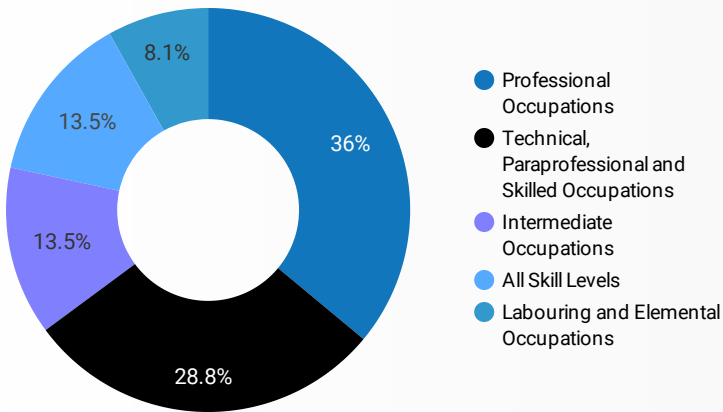

1 - 100 / 428

JOB-SEEKER REFERRALS

Job Postings
3,121

Employers
659

Services
3

INTERACTIONS BY TOOL

4,316

INTERACTIONS BY AGE GROUP

FILTER

AGE GROUP ▾

GENDER ▾

TOOL ▾

INTEREST BY SKILL TYPE

TOP EMPLOYERS & AGENCIES

EMPLOYER	POSTINGS ▾
St Joseph's Care Group	89
Thunder Bay Regional Health Sciences Centre	61
Kijiji Jobs	55
City of Thunder Bay	41
Lakehead University	39
Ontario Public Service	37
Home Depot	35
BDO Canada	34
Chartwell Retirement Residences	32
Silver Hotel Group	30
Greenstone Gold Mines Inc	29
Dilico Anishinabek Family Care	27
Ministry of Natural Resources and Forestry	27
Confederation College	25

1 - 50 / 658 < >

INTEREST BY SKILL LEVEL

TOP OCCUPATIONS

NOC_TITLE	POSTINGS ▾
Administrative assistants	164
Cooks	118
Retail salespersons	96
Home support workers housekeepers and relate...	84
Transport truck drivers	73
Retail and wholesale trade managers	73
Light duty cleaners	67
Other customer and information services repre...	61
Heavy equipment operators (except crane)	57
Social and community service workers	55
Material handlers	49
Administrative officers	34
Cashiers	34
Construction trades helpers and labourers	32