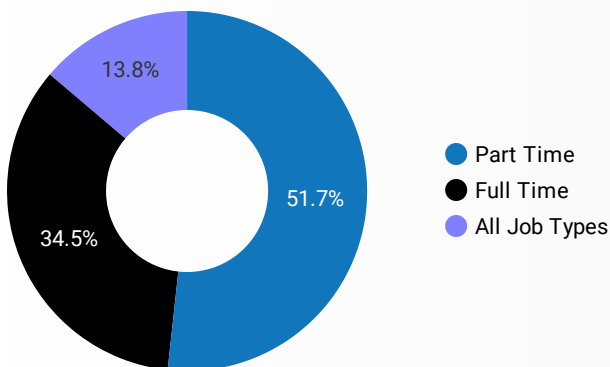

FILTER

AGE GROUP ▾

GENDER ▾

TOOL ▾

INTEREST BY SKILL TYPE

TOP EMPLOYERS & AGENCIES

EMPLOYER	POSTINGS ▾
St Joseph's Care Group	89
Thunder Bay Regional Health Sciences Centre	61
Kijiji Jobs	55
City of Thunder Bay	41
Lakehead University	39
Ontario Public Service	37
Home Depot	35
BDO Canada	34
Chartwell Retirement Residences	32
Silver Hotel Group	30
Greenstone Gold Mines Inc	29
Dilico Anishinabek Family Care	27
Ministry of Natural Resources and Forestry	27
Confederation College	25

1 - 50 / 658 < >

INTEREST BY SKILL LEVEL

TOP OCCUPATIONS

NOC_TITLE	POSTINGS ▾
Administrative assistants	164
Cooks	118
Retail salespersons	96
Home support workers housekeepers and relate...	84
Transport truck drivers	73
Retail and wholesale trade managers	73
Light duty cleaners	67
Other customer and information services repre...	61
Heavy equipment operators (except crane)	57
Social and community service workers	55
Material handlers	49
Administrative officers	34
Cashiers	34
Construction trades helpers and labourers	32

1 - 50 / 192 < >

INTEREST BY JOB TYPE

INTEREST BY JOB DURATION