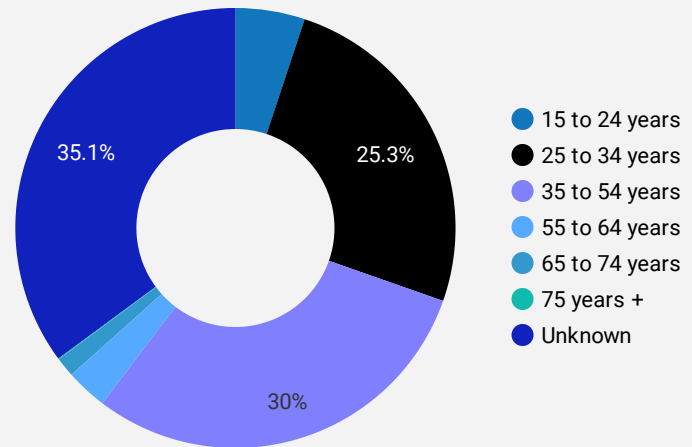

FILTER

AGE GROUP ▾

GENDER ▾

TOOL ▾

JOB SEARCH TRAFFIC BY LOCATION

	City	Users	Pageviews ▾
1.	Thunder Bay	173	1,815
2.	(not set)	120	429
3.	Toronto	91	297
4.	Lagos	21	79
5.	Pretoria	11	72
6.	Harare	13	64
7.	Markham	2	61
8.	Doha	13	59
9.	Karachi	9	59
10.	Dubai	16	49
11.	Kochi	5	49
12.	Abuja	9	47
13.	Mumbai	13	43
14.	Port Harcourt	11	40
15.	Ahmedabad	17	40
16.	Delhi	14	38
17.	Riyadh	5	35
18.	Marathon	11	35
19.	Brampton	20	35
20.	Lahore	8	29

1 - 100 / 428

JOB-SEEKER REFERRALS

Job Postings
3,121

Employers
659

Services
3

INTERACTIONS BY TOOL

4,316

INTERACTIONS BY AGE GROUP

INTERACTIONS BY GENDER

Source:

Job search data is collected from user interactions with the job finding tools on the nswpb.ca website. Location data is collected by Google Analytics and cannot be filtered using the age range, gender or tool filters at the top of the page.